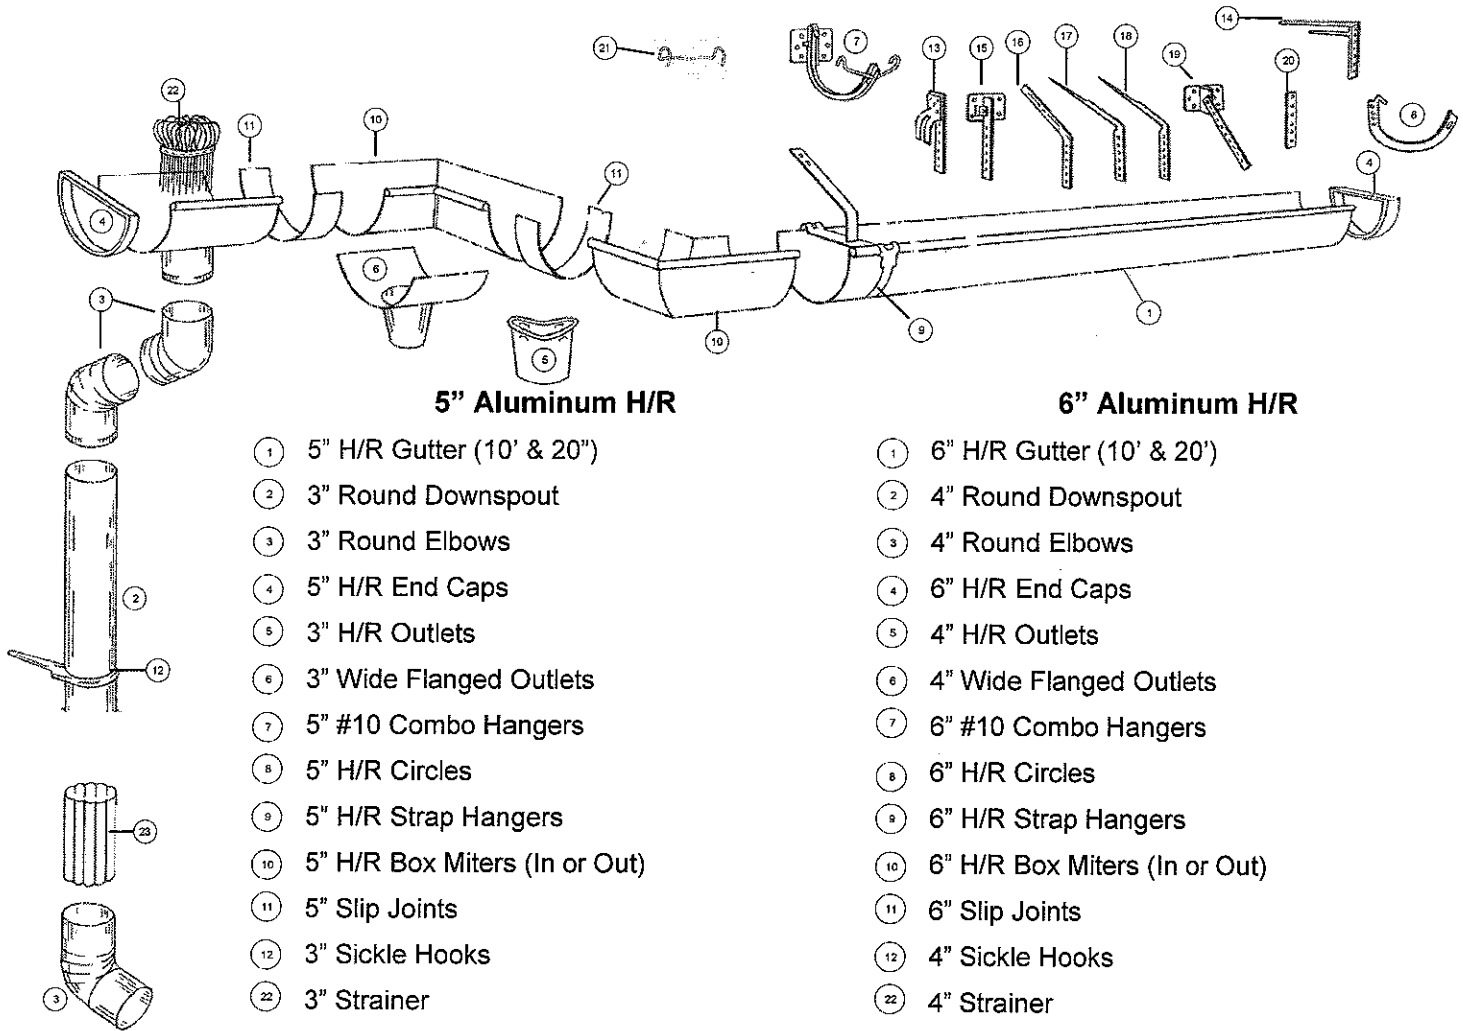

HALF ROUND GUTTER & ACCESSORIES

Seamless Gutter Supply offers the areas largest selection of aluminum and copper half round gutter and accessories!
Please call or visit us for more information.

5" Aluminum H/R

6" Aluminum H/R

- ① 5" H/R Gutter (10' & 20')
- ② 3" Round Downspout
- ③ 3" Round Elbows
- ④ 5" H/R End Caps
- ⑤ 3" H/R Outlets
- ⑥ 3" Wide Flanged Outlets
- ⑦ 5" #10 Combo Hangers
- ⑧ 5" H/R Circles
- ⑨ 5" H/R Strap Hangers
- ⑩ 5" H/R Box Miters (In or Out)
- ⑪ 5" Slip Joints
- ⑫ 3" Sickle Hooks
- ⑫ 3" Strainer
- ⑫ Round Corrugated Downspout & Elbows
(SPECIAL ORDER ONLY)

- ① 6" H/R Gutter (10' & 20')
- ② 4" Round Downspout
- ③ 4" Round Elbows
- ④ 6" H/R End Caps
- ⑤ 4" H/R Outlets
- ⑥ 4" Wide Flanged Outlets
- ⑦ 6" #10 Combo Hangers
- ⑧ 6" H/R Circles
- ⑨ 6" H/R Strap Hangers
- ⑩ 6" H/R Box Miters (In or Out)
- ⑪ 6" Slip Joints
- ⑫ 4" Sickle Hooks
- ⑫ 4" Strainer

- ⑬ #6 Shank
- ⑭ #8 Shank
- ⑮ #10 Shank
- ⑯ #11 Shank
- ⑰ #12 Shank
- ⑱ #25 Shank
- ⑲ #30 Shank
- ⑳ Shank Extension
- ㉑ Spring Clips

Half Round Gutter comes in 10' and 20' sections only and is available in White, Brown and Copper only.